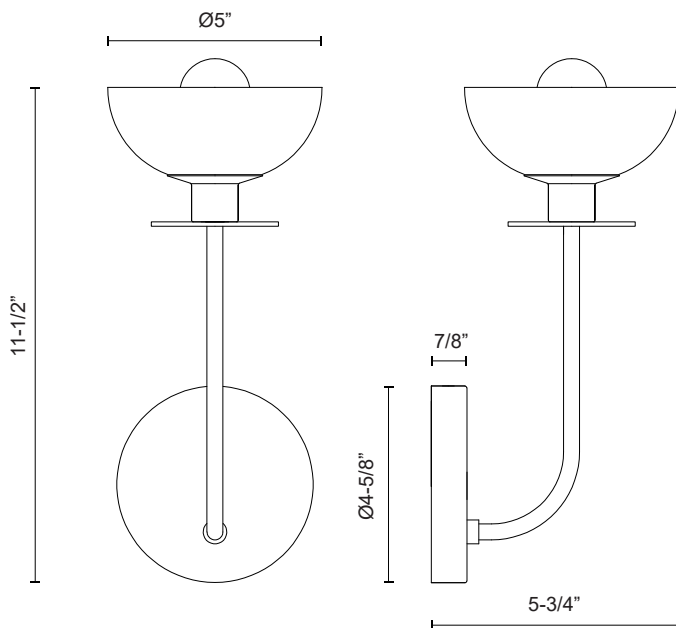

alora mood

P. 1.855.855.8926

CANADA: 19054 28TH Avenue Surrey - BC V3Z 6M3

USA: 3035 E. Lone Mountain Rd - Las Vegas, NV, 89081

SYLVIA WV515205

FIXTURE DIMENSIONS	W5" x H11-1/2" x E5-3/4"
HEIGHT FROM CENTER	9-1/4"
EXTENSION	5-3/4"
LAMP TYPE	E12
MAX WATTAGE	60W
BULB QTY	1
BULBS INCLUDED	No
VOLTAGE	120V
GLASS DETAILS	Clear Glass
MATERIAL	Steel + Glass
ILLUMINATION DIRECTION	Omni-directional
INSTALL OPTIONS	Wall Mount, Up or Down
LOCATION	Damp
CANOPY DIMENSIONS	D4-5/8" x E7/8"
PAINT FINISH	BG01; MB01;

[D - Diameter, L - Length, W - Width, H - Height, E - Extension]

AVAILABLE FINISHES:

WV515205BGCL
Brushed
Gold/Clear Glass

WV515205MBCL
Matte Black/Clear
Glass

*For complete warranty terms, please visit: www.aloralighting.com/warranty